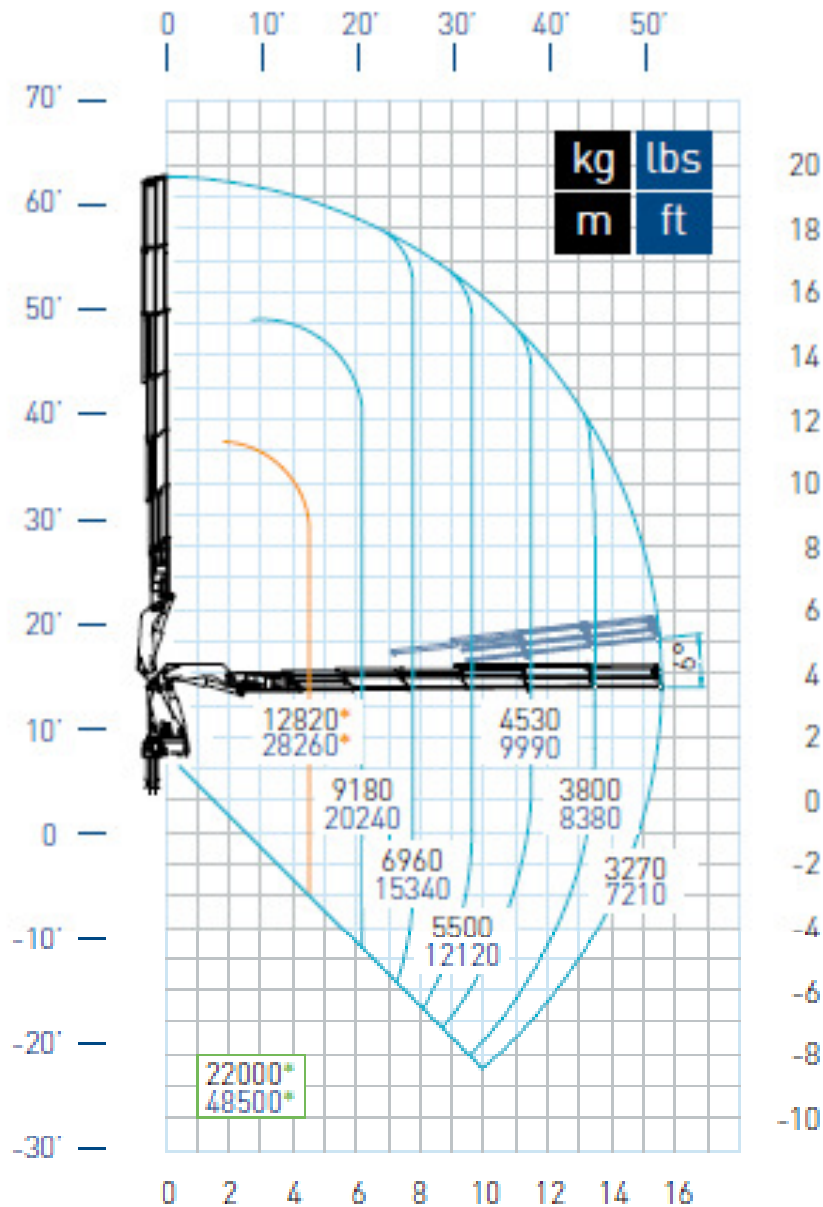

ANTHONY ROBSON

Transport

A Division of Robson Van & Truck Centre Limited

**PLANET ROAD DEPOT
ADWICK-LE-STREET
DONCASTER DN6 7AW**

www.arobsons.co.uk

65026 SP

PM 65 SPP

truck mounted cranes